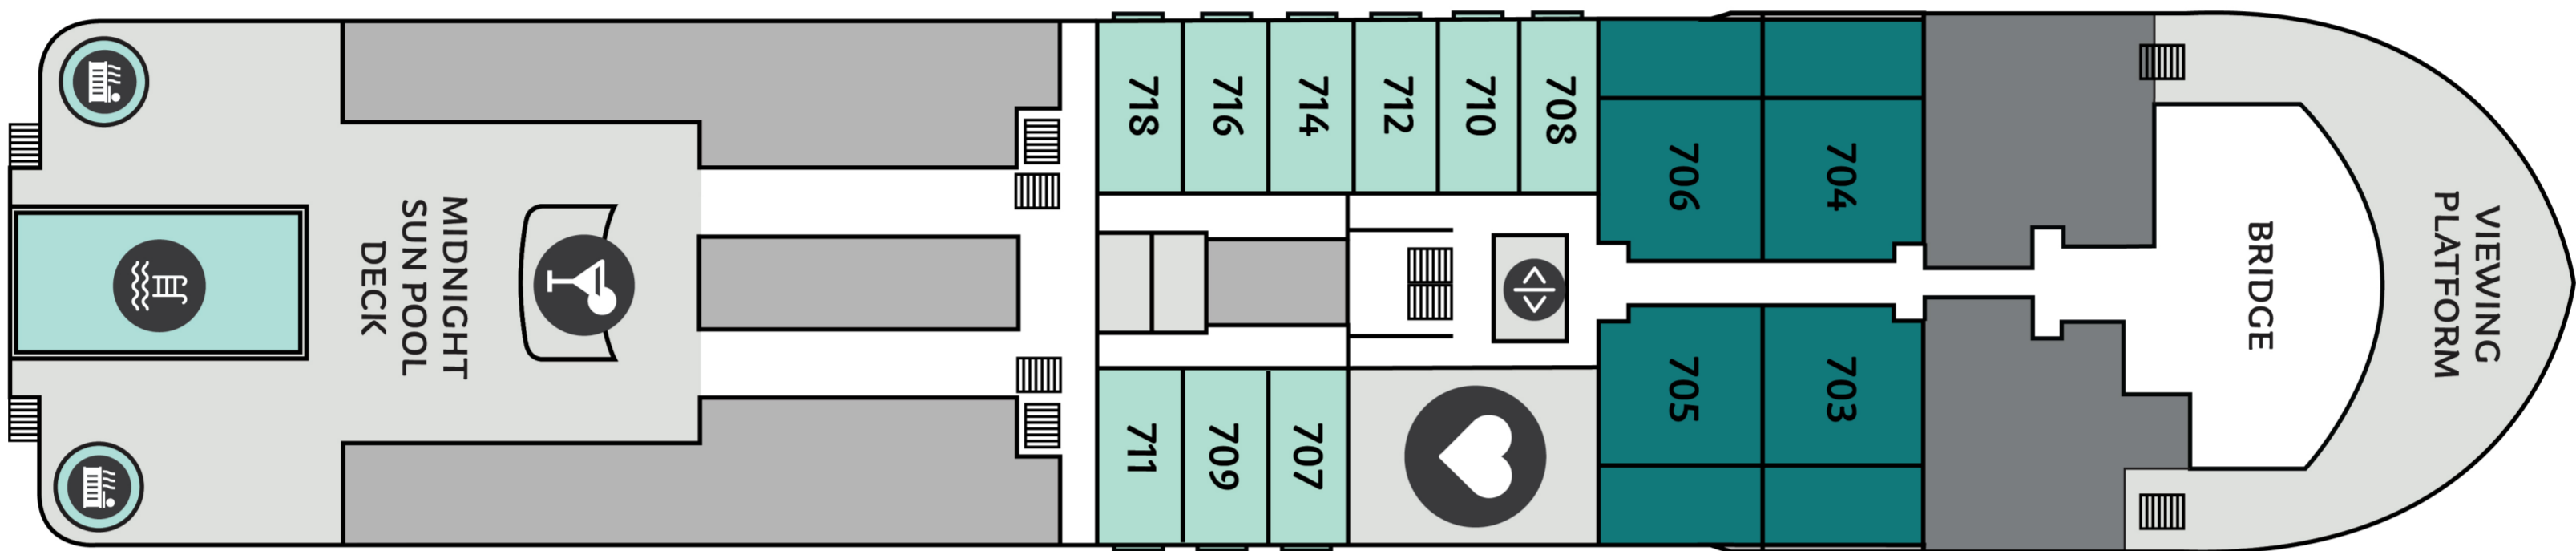

M/V OCEAN VICTORY DECK PLAN

In Effect from 2025 Arctic Season

DECK 9 BIRDS EYE VIEW DECK

DECK 8 ZHENG HE DECK

DECK 7 AMUNDSEN DECK

DECK 6 JAMES COOK DECK

DECK 5 STELLER DECK

DECK 4 BERING DECK

DECK 3 GERLACH DECK

- Premium Suite, Two Bedroom Suite**
1 Cabin, Size 45 sqm incl. Balcony
- Category A, Junior Suite**
4 Cabins, Size 42 sqm incl. Balcony
- Category B, Balcony Suite**
2 Cabins, Size app. 32 sqm incl. Balcony
- Category C XL, Grand Balcony Stateroom**
4 Cabins, Size 30 sqm incl. Balcony
- Category C SP, Superior Balcony Stateroom**
48 Cabins, Size 24 sqm incl. Balcony
- Category C, Balcony Stateroom**
9 Cabins, Size 22 sqm incl. Balcony
- Category D, Porthole Stateroom**
7 Cabins, Size 22 sqm
- Category E, French Balcony C Stateroom**
9 Cabins, Size 16 sqm
- Category F, Triple Porthole Stateroom**
4 Cabins, Size 22 sqm
- Category G, Porthole Single Stateroom**
5 Cabins, Size 18 sqm

- Restaurant
- Knud Rasmussen Library
- Fitness
- Mudroom
- Elevator
- Bar
- Albatros Ocean Boutique
- Albatros Polar Spa
- Zodiac embarking
- Shower
- Observation Area
- Reception
- Infinity Pool
- Kayak platform
- Stairs
- Shackleton Lecture Room
- Medical Clinic
- Jacuzzi
- Toilet