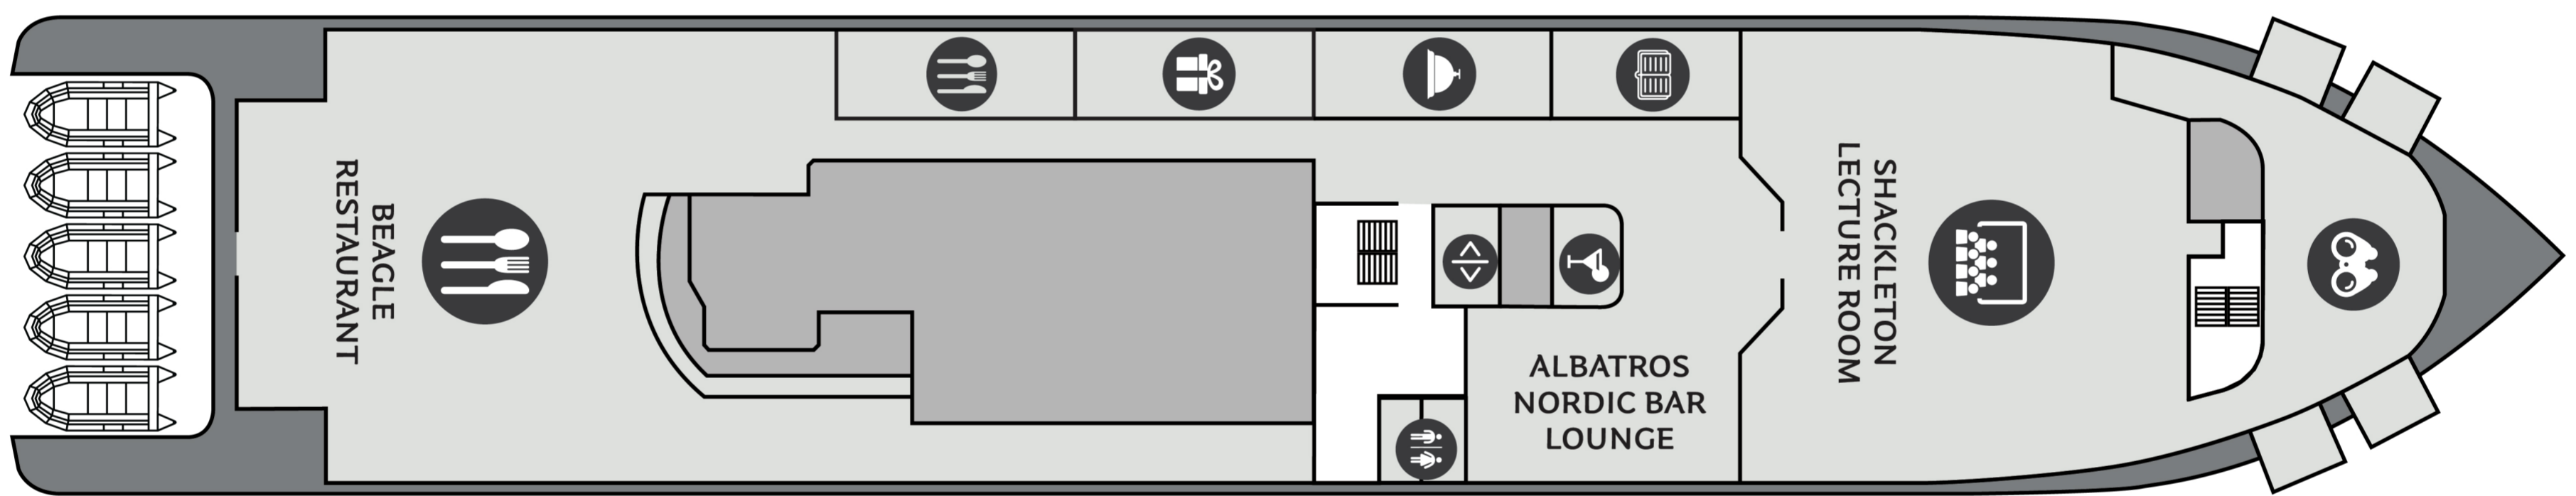

M/V OCEAN VICTORY DECK PLAN

In Effect from 2025 Arctic Season

DECK 9 BIRDS EYE VIEW DECK

DECK 8 ZHENG HE DECK

DECK 7 AMUNDSEN DECK

DECK 6 JAMES COOK DECK

DECK 5 STELLER DECK

DECK 4 BERING DECK

DECK 3 GERLACH DECK

- Premium Suite, Two Bedroom Suite**
1 Cabin, Size 45 sqm incl. Balcony
- Category A, Junior Suite**
4 Cabins, Size 42 sqm incl. Balcony
- Category B, Balcony Suite**
2 Cabins, Size app. 32 sqm incl. Balcony
- Category C XL, Grand Balcony Stateroom**
4 Cabins, Size 30 sqm incl. Balcony
- Category C SP, Superior Balcony Stateroom**
48 Cabins, Size 24 sqm incl. Balcony
- Category C, Balcony Stateroom**
9 Cabins, Size 22 sqm incl. Balcony
- Category D, Porthole Stateroom**
7 Cabins, Size 22 sqm
- Category E, French Balcony C Stateroom**
9 Cabins, Size 16 sqm
- Category F, Triple Porthole Stateroom**
4 Cabins, Size 22 sqm
- Category G, Porthole Single Stateroom**
5 Cabins, Size 18 sqm

- Restaurant
- Knud Rasmussen Library
- Fitness
- Mudroom
- Elevator
- Bar
- Albatros Ocean Boutique
- Albatros Polar Spa
- Zodiac embarking
- Shower
- Observation Area
- Reception
- Infinity Pool
- Kayak platform
- Stairs
- Shackleton Lecture Room
- Medical Clinic
- Jacuzzi
- Toilet