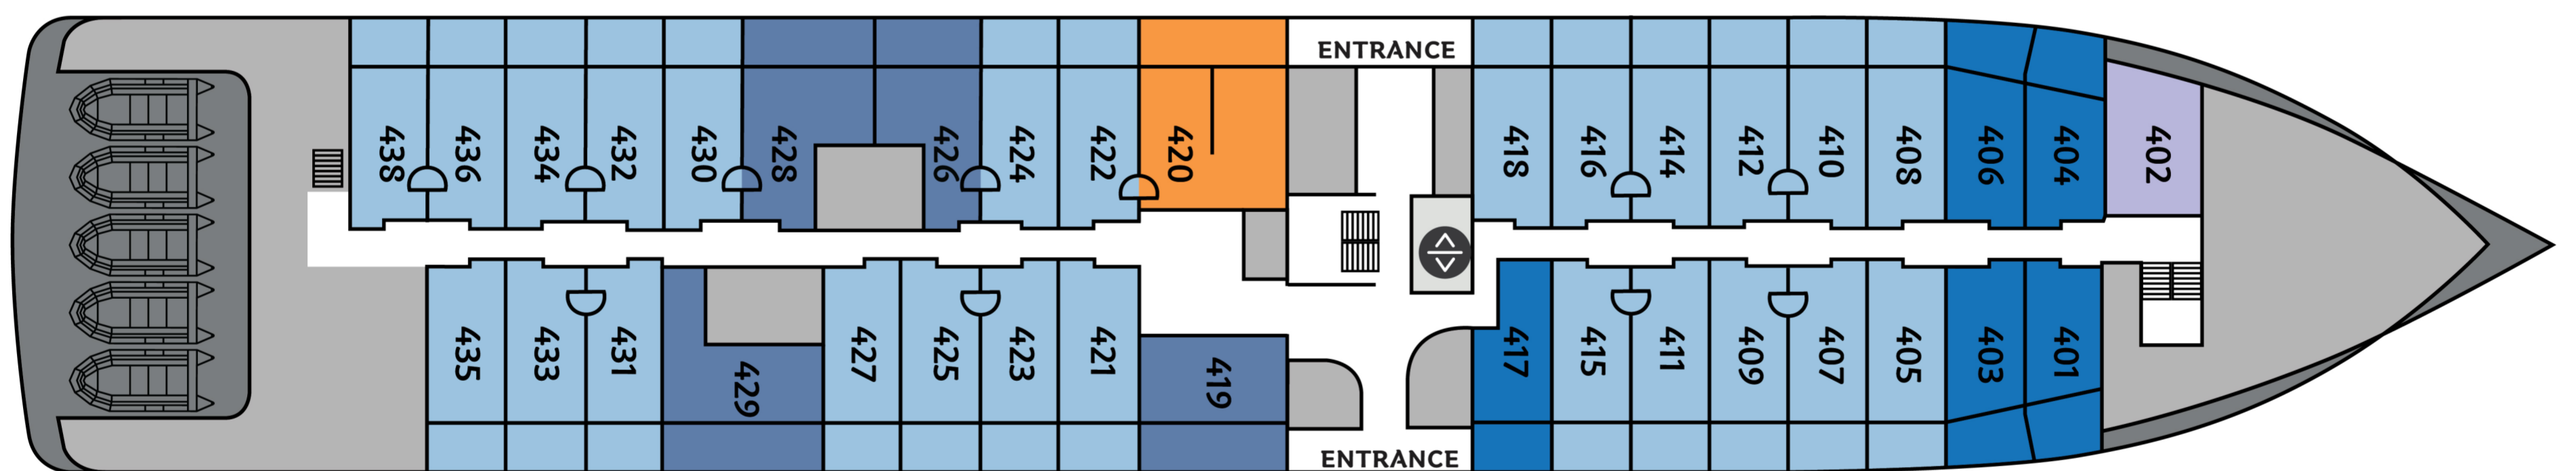

M/V OCEAN VICTORY DECK PLAN

In Effect from 2025 Arctic Season

DECK 9 BIRDS EYE VIEW DECK

DECK 8 ZHENG HE DECK

DECK 7 AMUNDSEN DECK

DECK 6 JAMES COOK DECK

DECK 5 STELLER DECK

DECK 4 BERING DECK

DECK 3 GERLACH DECK

- Premium Suite, Two Bedroom Suite**
1 Cabin, Size 45 sqm incl. Balcony
- Category A, Junior Suite**
4 Cabins, Size 42 sqm incl. Balcony
- Category B, Balcony Suite**
2 Cabins, Size app. 32 sqm incl. Balcony
- Category C XL, Grand Balcony Stateroom**
4 Cabins, Size 30 sqm incl. Balcony
- Category C SP, Superior Balcony Stateroom**
48 Cabins, Size 24 sqm incl. Balcony
- Category C, Balcony Stateroom**
9 Cabins, Size 22 sqm incl. Balcony
- Category D, Porthole Stateroom**
7 Cabins, Size 22 sqm
- Category E, French Balcony C Stateroom**
9 Cabins, Size 16 sqm
- Category F, Triple Porthole Stateroom**
4 Cabins, Size 22 sqm
- Category G, Porthole Single Stateroom**
5 Cabins, Size 18 sqm

- Restaurant
- Knud Rasmussen Library
- Fitness
- Mudroom
- Elevator
- Bar
- Albatros Ocean Boutique
- Albatros Polar Spa
- Zodiac embarking
- Shower
- Observation Area
- Reception
- Infinity Pool
- Kayak platform
- Stairs
- Shackleton Lecture Room
- Medical Clinic
- Jacuzzi
- Toilet