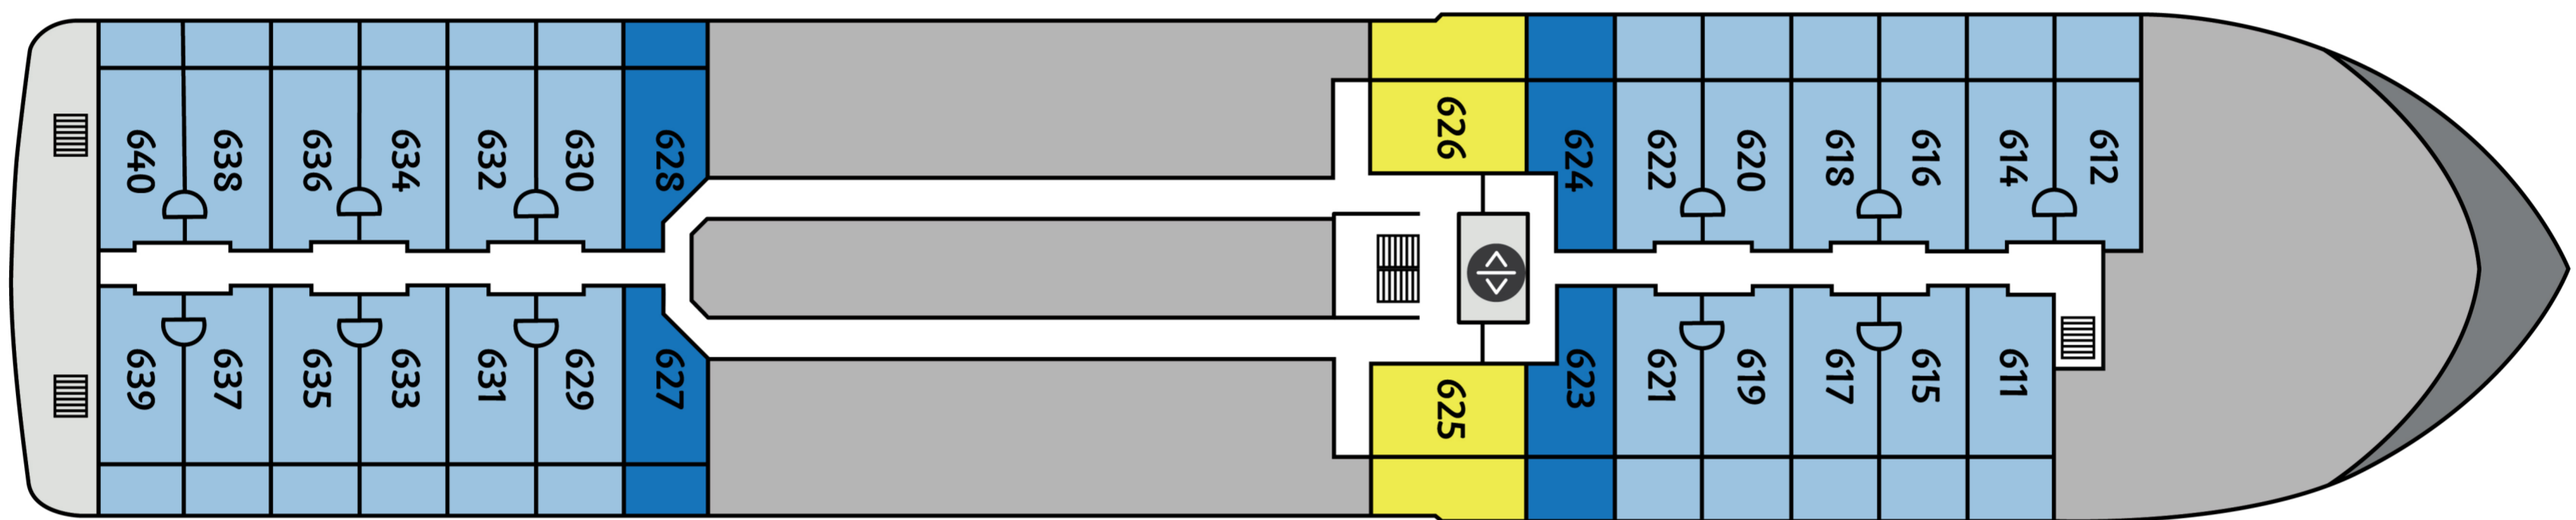

M/V OCEAN VICTORY DECK PLAN

In Effect from 2025 Arctic Season

DECK 9 BIRDS EYE VIEW DECK

DECK 8 ZHENG HE DECK

DECK 7 AMUNDSEN DECK

DECK 6 JAMES COOK DECK

DECK 5 STELLER DECK

DECK 4 BERING DECK

DECK 3 GERLACH DECK

- Premium Suite, Two Bedroom Suite**
1 Cabin, Size 45 sqm incl. Balcony
- Category A, Junior Suite**
4 Cabins, Size 42 sqm incl. Balcony
- Category B, Balcony Suite**
2 Cabins, Size app. 32 sqm incl. Balcony
- Category C XL, Grand Balcony Stateroom**
4 Cabins, Size 30 sqm incl. Balcony
- Category C SP, Superior Balcony Stateroom**
48 Cabins, Size 24 sqm incl. Balcony
- Category C, Balcony Stateroom**
9 Cabins, Size 22 sqm incl. Balcony
- Category D, Porthole Stateroom**
7 Cabins, Size 22 sqm
- Category E, French Balcony C Stateroom**
9 Cabins, Size 16 sqm
- Category F, Triple Porthole Stateroom**
4 Cabins, Size 22 sqm
- Category G, Porthole Single Stateroom**
5 Cabins, Size 18 sqm

- Restaurant
- Knud Rasmussen Library
- Fitness
- Mudroom
- Elevator
- Bar
- Albatros Ocean Boutique
- Albatros Polar Spa
- Zodiac embarking
- Shower
- Observation Area
- Reception
- Infinity Pool
- Kayak platform
- Stairs
- Shackleton Lecture Room
- Medical Clinic
- Jacuzzi
- Toilet