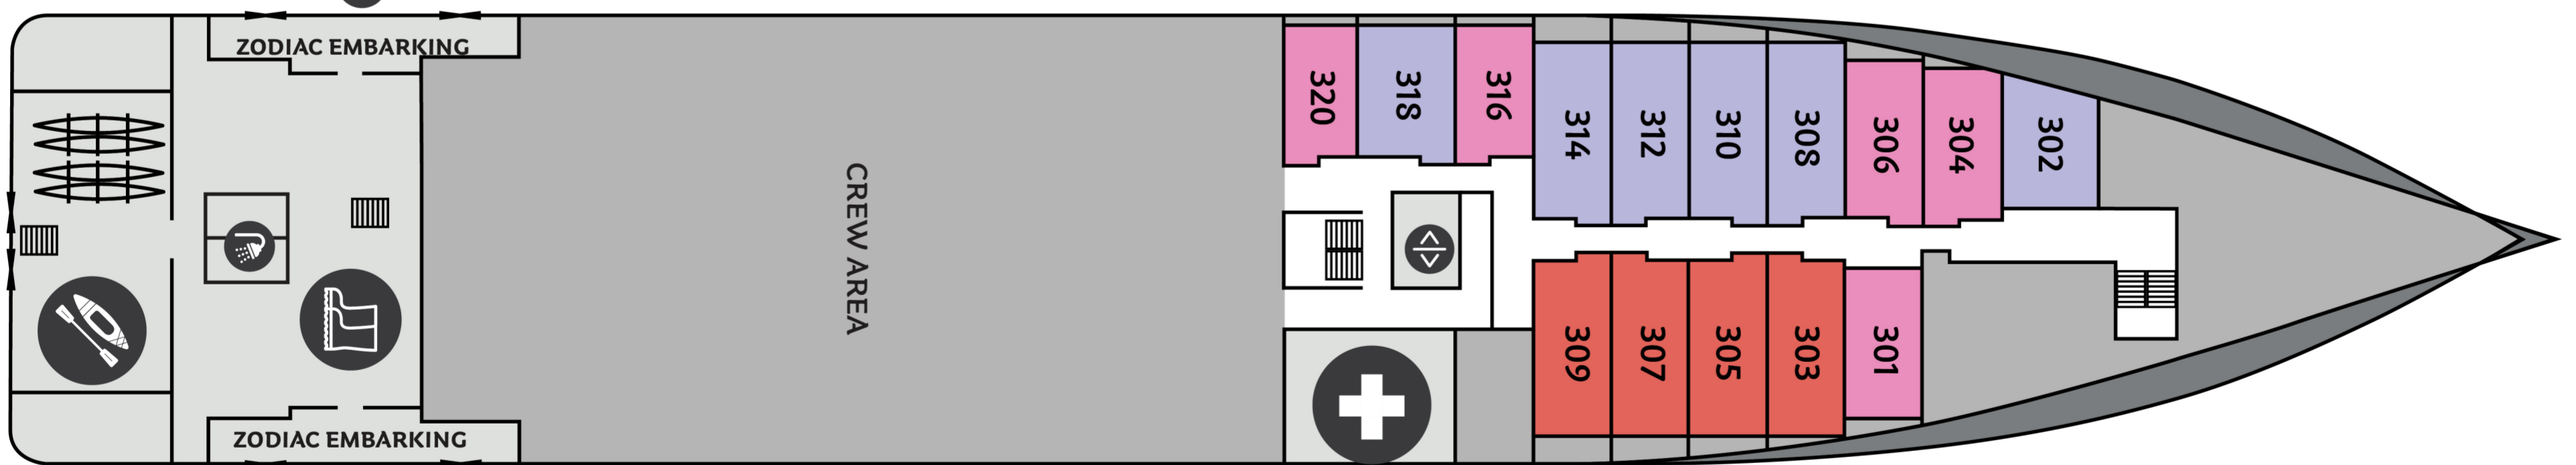

M/V OCEAN VICTORY DECK PLAN

In Effect from 2025 Arctic Season

DECK 9 BIRDS EYE VIEW DECK

DECK 8 ZHENG HE DECK

DECK 7 AMUNDSEN DECK

DECK 6 JAMES COOK DECK

DECK 5 STELLER DECK

DECK 4 BERING DECK

DECK 3 GERLACH DECK

- Premium Suite, Two Bedroom Suite**
1 Cabin, Size 45 sqm incl. Balcony
- Category A, Junior Suite**
4 Cabins, Size 42 sqm incl. Balcony
- Category B, Balcony Suite**
2 Cabins, Size app. 32 sqm incl. Balcony
- Category C XL, Grand Balcony Stateroom**
4 Cabins, Size 30 sqm incl. Balcony
- Category C SP, Superior Balcony Stateroom**
48 Cabins, Size 24 sqm incl. Balcony
- Category C, Balcony Stateroom**
9 Cabins, Size 22 sqm incl. Balcony
- Category D, Porthole Stateroom**
7 Cabins, Size 22 sqm
- Category E, French Balcony C Stateroom**
9 Cabins, Size 16 sqm
- Category F, Triple Porthole Stateroom**
4 Cabins, Size 22 sqm
- Category G, Porthole Single Stateroom**
5 Cabins, Size 18 sqm

- Restaurant
- Knud Rasmussen Library
- Fitness
- Mudroom
- Elevator
- Bar
- Albatros Ocean Boutique
- Albatros Polar Spa
- Zodiac embarking
- Shower
- Observation Area
- Reception
- Infinity Pool
- Kayak platform
- Stairs
- Shackleton Lecture Room
- Medical Clinic
- Jacuzzi
- Toilet