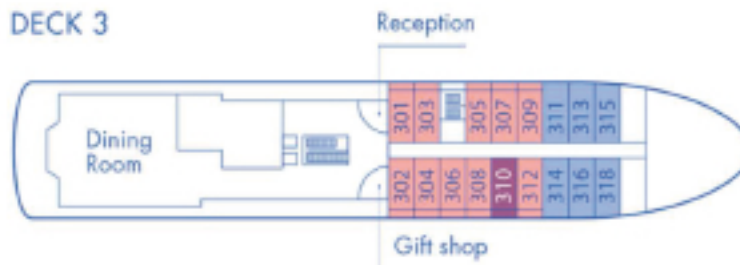

Magellan Explorer

Deck Plan for Sea-Voyages

DECK 5

DECK 4

DECK 3

DECK 2

CABINS

- Grand Suite
- Veranda Cabin
- Triple Suite
- Penthouse Suite
- Porthole Cabin
- Deluxe Veranda Cabin
- Single Veranda Cabin
- * Only available with queen-size bed