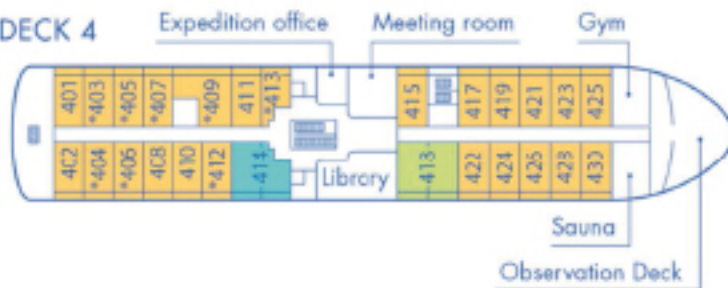

Magellan Explorer

Deck Plan for Sea-Voyages

DECK 5

DECK 4

DECK 3

DECK 2

CABINS

- Grand Suite
- Veranda Cabin
- Triple Suite
- Penthouse Suite
- Porthole Cabin
- Deluxe Veranda Cabin
- Single Veranda Cabin
- * Only available with queen-size bed