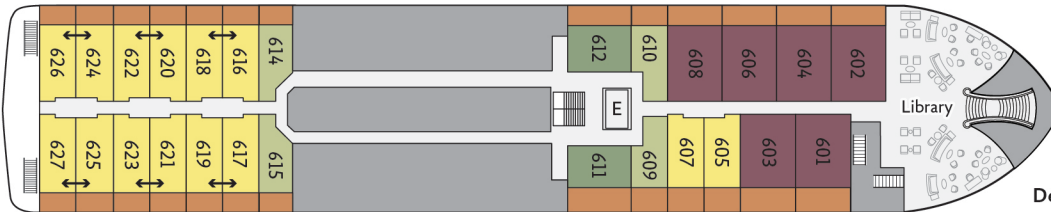

# Ocean Explorer

- Owner's Suite
- Explorer Suite
- Studio Veranda Single
- Royal Veranda Stateroom
- Junior Suite
- Grand Veranda Stateroom
- Studio Veranda Stateroom
- Deluxe Veranda
- Deluxe Veranda Mid
- Deluxe Veranda Fwd
- Studio Double
- Studio Single
- Balcony
- ↔ Interconnecting Suites

*Accessibility modified cabin; please speak to your travel professional for details*

Deck 8

Deck 7

Deck 6

Deck 5

Deck 4

Deck 3

Deck 2