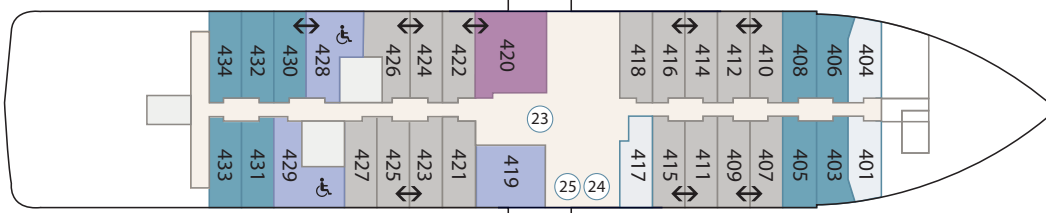

Deck 4 | Bernadette Demientieff: *Arctic Wildlife Guardian*