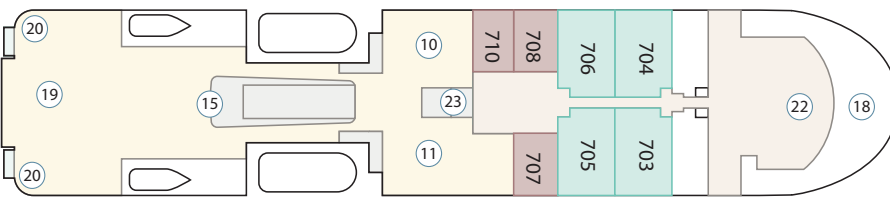

Deck 7 | Joanna Ruxton: *Plastic Free Pioneer*