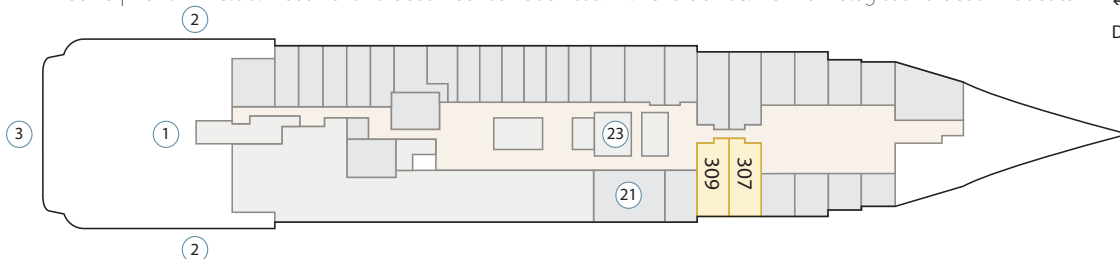

## Cabin Category

- Aurora Stateroom Triple
- Aurora Stateroom Superior
- Balcony Stateroom - C
- Balcony Stateroom - B
- Balcony Stateroom - A
- Balcony Stateroom Superior (formerly Balcony Suite)
- Junior Suite
- Captain's Suite

## Ship Features

- ① Change room / mudroom
- ② Zodiac-loading platforms
- ③ Activity launching platform
- ④ Lecture theatre & lounge
- ⑤ Assembly station
- ⑥ Reception
- ⑦ Ship shop
- ⑧ Dining room
- ⑨ Library
- ⑩ Gym
- ⑪ Wellness centre / sauna
- ⑫ Seating area
- ⑬ Observation lounge
- ⑭ Top deck restaurant
- ⑮ Bar
- ⑯ Upper glass atrium lounge
- ⑰ Lower glass atrium lounge
- ⑱ Observation decks
- ⑲ Swimming pool and sun deck
- ⑳ Jacuzzis / plunge pools
- ㉑ Medical clinic
- ㉒ Bridge
- ㉓ Elevator
- ㉔ Main Entrance
- ㉕ Expedition Desk
- ㉖ Science Centre

↔ Connecting staterooms and suites  
Deck plan is subject to change.