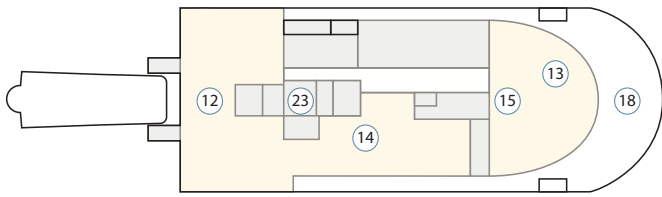

Sylvia Earle – Deckplan

Deck 8 | Sharon Kwok: *Future Generation Educator*