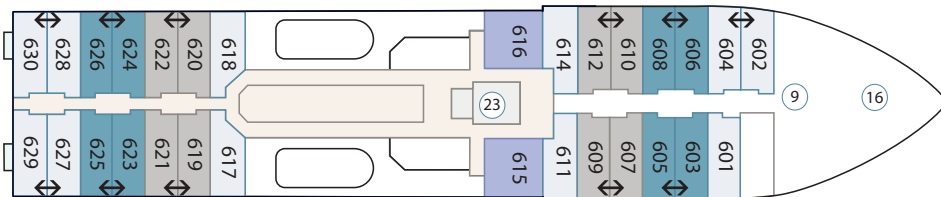

Deck 6 | Dr. Carden Wallace AM: *Coral Conservation Champion*