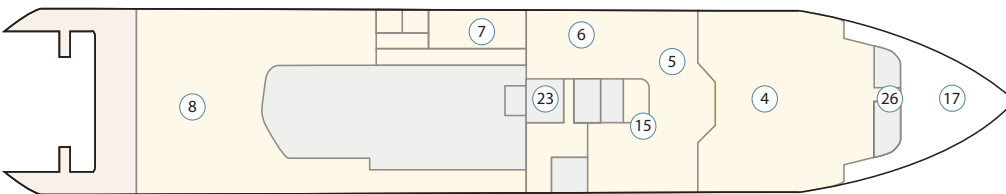

Deck 5 | Dr. Sylvia Earle: *Hero of the Planet*