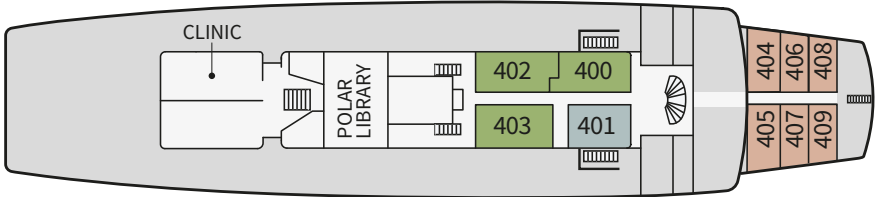

OCEAN ADVENTURER

- Triple
- Lower Deck Twin
- Main Deck Twin Porthole
- Main Deck Twin Window
- Superior
- Deluxe
- Suite
- Owner's Suite

OBSERVATION DECK

BRIDGE DECK

CAPTAIN'S DECK

UPPER DECK

MAIN DECK

LOWER DECK